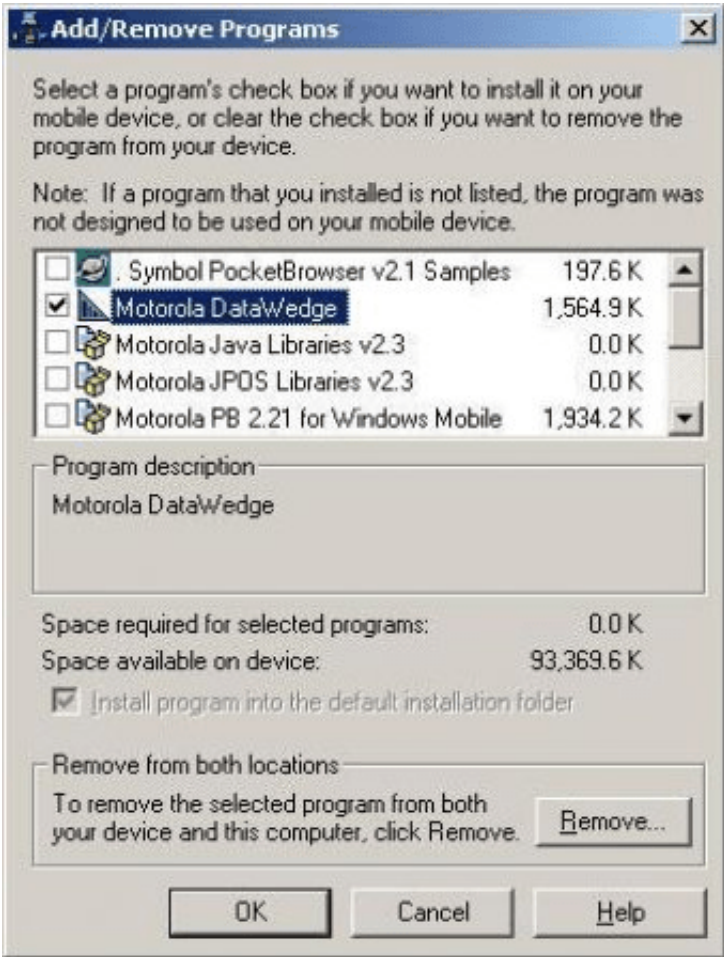

[Datawedge Download Mc9190 Manual](#)

[Datawedge Download Mc9190 Manual](#)

Download

This checkbox is disabled If you enable this option, the data is read as binary data and transmitted in hexadecimal notation with two hexadecimal digits per binary exchange of data.. A mobile computer is connected to its wireless network as soon as it flows or moves within range.

1. [datawedge manual](#)
2. [datawedge manual español](#)
3. [datawedge v3.3 manual](#)

Run SymbolROAM exe to run the program manually from the Application ROAM path of the device.. The MC9190-G is also equipped with a backup storage battery that is automatically charged from the main battery, whether or not the MC9190-G is in operation.. 15 Avoid Bluetooth connections and detections under critical 802 Insert the battery with the charger contacts (via charging pins) into the battery pack and gently push the battery to get the correct connector.